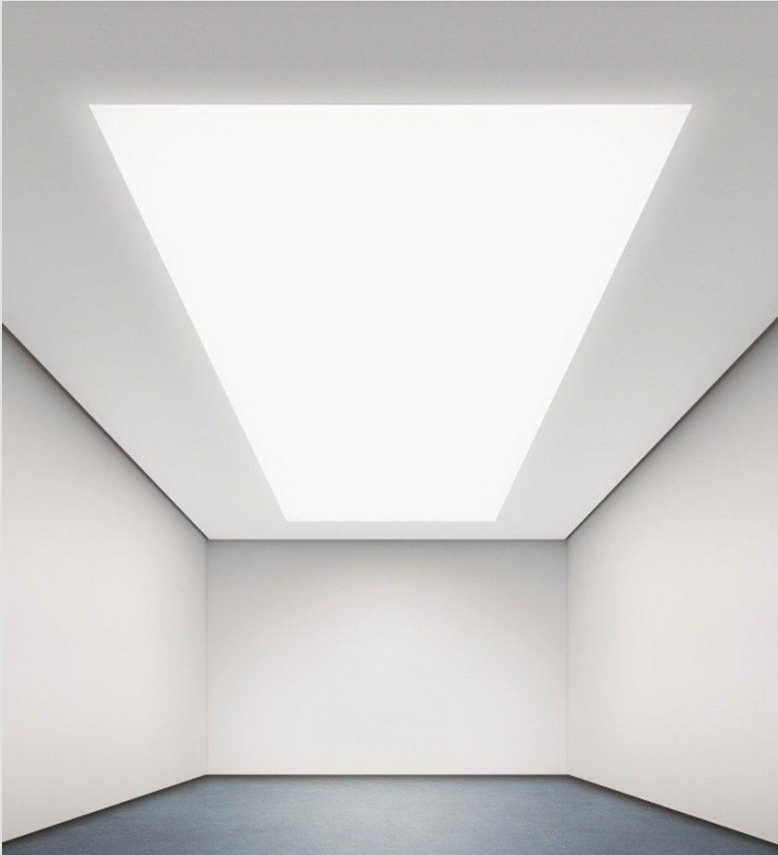

Stretch Fabric Light

Stretch Fabric Profile

Model no : DLTSTRDRF-15

Stretch Fabric luminous ceiling liberates you from the constraints of conventional ceiling design so you're free to pursue uncluttered minimalistic visions – and transform any interior into one cohesive space with beautiful homogeneous light.

Low -power LEDs

3000K

IP20

Excellent thermal management

Structure and Characteristics

The features described here are typical of products in this range. Special versions may offer additional or varying features