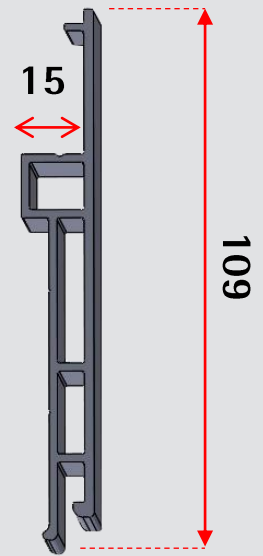

Stretch Fabric Light

Stretch Fabric Profile

Model no : DLTSTRDRF-15

Stretch Fabric luminous ceiling liberates you from the constraints of conventional ceiling design so you're free to pursue uncluttered minimalistic visions – and transform any interior into one cohesive space with beautiful homogeneous light.

1 - Optics

Stretch Fabric

2 - LED Module

15W/Sqft

3 - Luminaire head and housing

Aluminium + Stretch fabric

4 - Control Gear

NON-Dimmable / Dali-2 Dimmable

5 - Protection Mode

IP20

6 - CCT

3000K

Construction		Light Distribution	155°
Dimensions	Profile W=15mm, H=109.9mm Thickness=2mm	Dimming	NON-Dimmable/ Dali-2 Dimmable
Efficacy	100 lm/Sqft	Housing Finish	N.A
CRI	≥80	Led Module	15W/Sqft
Mounting	Recessed	CCT	3000K
Life Span	L70 ≥60000H	Input Voltage	220-240 Vac
UGR	≤19	Power Factor (PF)	0.95
		McAdam	3rd